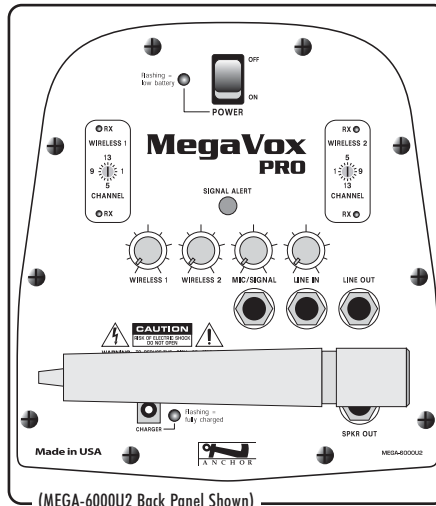

MegaVox PRO PA System

Portable Public Address System Specifications

Advancing Technology

Thousands report the MegaVox Pro as the most reliable PA system on the market. Emergency responders like its signal alert siren, wired microphone and convenient shoulder strap. Coaches, band directors and auctioneers appreciate the flexibility of the AC/DC operation and the range of the wireless microphones. With the MegaVox Pro you're ready for any situation... it's lightweight, loud & easy to carry. Just grab it and go!

(MEGA-6000U2 Back Panel Shown)

MEGAVOX PRO MODELS

- MEGA-6000** Battery powered PA system wired mic & built-in rechargeable battery
- MEGA-6000U1** 1 built-in wireless receiver
- MEGA-6000U2** 2 built-in wireless receivers