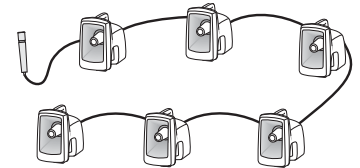

UHF WIRELESS

- WH-6000** Wireless Handheld microphone/transmitter
- WB-6000** Wireless body-pack transmitter w/ Microphone. Mic options include: Over-the-Ear/EM-60T, Lapel/LM-60, Collar/CM-60, Headband/HBM-60

6-YEAR WARRANTY!

- REACH CROWDS OF 3,000+
- 126 DB OF CLEAR SOUND
- TRUE AC/DC 110/220 POWER SUPPLY
- 16 CHANNEL UHF DIVERSITY WIRELESS BY ANCHOR AUDIO
- 1 OR 2 BUILT-IN WIRELESS RECEIVERS
- SIGNAL ALERT BUTTON
- POWERFUL AMPLIFIER & HORN DRIVER
- LIGHTWEIGHT AT ONLY 15 POUNDS
- BUILT-IN RECHARGEABLE BATTERY RUNS UP TO 10 HOURS ON A CHARGE
- HIGH-EFFICIENCY RE-ENTRANT HORN DRIVER
- DURABLE INJECTION-MOLDED CASE IS TOUGH, FADE RESISTANT & UV TREATED
- SPEAKER STAND RECEPTACLE MOLDED INTO CASE BOTTOM
- DYNAMIC MICROPHONE W/ COIL CORD
- EXTERNAL SPEAKER OUTPUT POWERS OPTIONAL MEGAVOX PRO COMPANION SPEAKER

MADE IN THE USA!

MEGAVOX PRO DAISY-CHAIN

DAISY-CHAIN READY - CONNECT MULTIPLE SYSTEMS

SIMPLE LINE-OUT TO LINE-IN CONNECTION EXPANDS YOUR COVERAGE

MEGAVOX PRO PA SYSTEM TECHNICAL SPECIFICATIONS

Rated Power Output	22 watts	Outputs:	
Max SPL @ Rated Power	126 dB @ 1 meter	Line Output (post fader)	Lo-Z, 1/4"-phone
Frequency Response	400 Hz - 10 kHz	Speaker Out	8ohm, unswitched, 1/4"-phone
Inputs:		Charger (RC-6000)	18V DC/universal input (100Vac - 240Vac, 50 - 63Hz)
Line	Hi-Z, unbalanced, 1/4"-phone	Battery	12 volt rechargeable, 5.4 AH
Mic 1	Lo-Z, unbalanced, 1/4"-phone (used for wireless on MEGA-6000U1)	Dimensions (HWD)	13 x 9 x 14" / 33 x 23 x 36 cm
Mic 2	Lo-Z, unbalanced, 1/4"-phone	Weight	15 pounds / 6.8 Kg