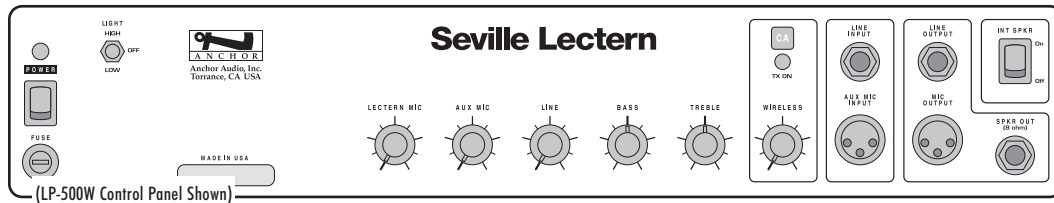

SEVILLE SYSTEM FEATURES

Seville Lectern System

Portable Lectern Sound System Specifications

Advancing Technology

The Seville lectern brings an air of strength and integrity to any presentation. With its built-in sound system and rich oak finish, the Seville is at home on stage, in an elegant hotel or in the university auditorium. The wireless model allows the presenter to use a projector or white board with a hands free microphone.

SEVILLE PRO MODELS

LP-500 Lectern w/ sound system

LP-500W Lectern w/ sound system and wireless UHF receiver

UHF WIRELESS

WH-6000 Wireless Handheld microphone/transmitter

WB-6000 Wireless body-pack transmitter w/ Microphone. Mic options include: Over-the-Ear/EM-60T, Lapel/LM-60, Collar/CM-60, Headband/HBM-60

SEVILLE ACCESSORIES

LM-618 24" gooseneck microphone

LC-650 Padded nylon slipcover

UHF-6400 64 channel UHF wireless receiver/transmitter set w/ choice of microphone. Wireless Handheld mic/transmitter (WH-6400) or Wireless body-pack transmitter (WB-6400) w/ Microphone.

Mic options include: Over-the-Ear/EM-60, Lapel/LM-60, Collar/CM-60, Headband/HBM-60

SEVILLE LECTERN SYSTEM TECHNICAL SPECIFICATIONS

Rated Power Output	70 watts continuous
Max SPL @ Rated Power	107 dB @ 1 meter
Frequency Response	65 Hz - 15 KHz
Speaker Type	6.5-inch woofer, high-output tweeter
Dimensions (HWD)	49 x 24 x 21" / 125 x 61 x 53 cm
Weight	122 pounds / 55 Kg
Inputs:	
Lectern Mic	Lo-Z, balanced, phantom power, XLR
Auxiliary Mic	Lo-Z, balanced, phantom power, XLR
Line	Hi-Z, unbalanced, 1/4"-phone

Sensitivity For Rated Output:	
Microphone	-52 dBV (2.5 mVrms)
Line	-14 dBV (200 mVrms)
Outputs:	
Mic (post fader)	Lo-Z, transformer balanced, XLR
Line (post fader)	buffer isolated, 1/4" phone
Speaker output:	70 watts @ 4ohm, switched, 1/4" phone
AC Power Req.	110 - 125 Volts AC, 50/60 Hz 210 - 240 Volts AC, 50/60 Hz (40 VA nominal, 120 VA max)

(FEATURES & SPECIFICATIONS SUBJECT TO CHANGE WITHOUT NOTICE)

Anchor Audio, Inc.
Portable Sound Systems • Torrance, California

800-262-4671
www.anchoraudio.com