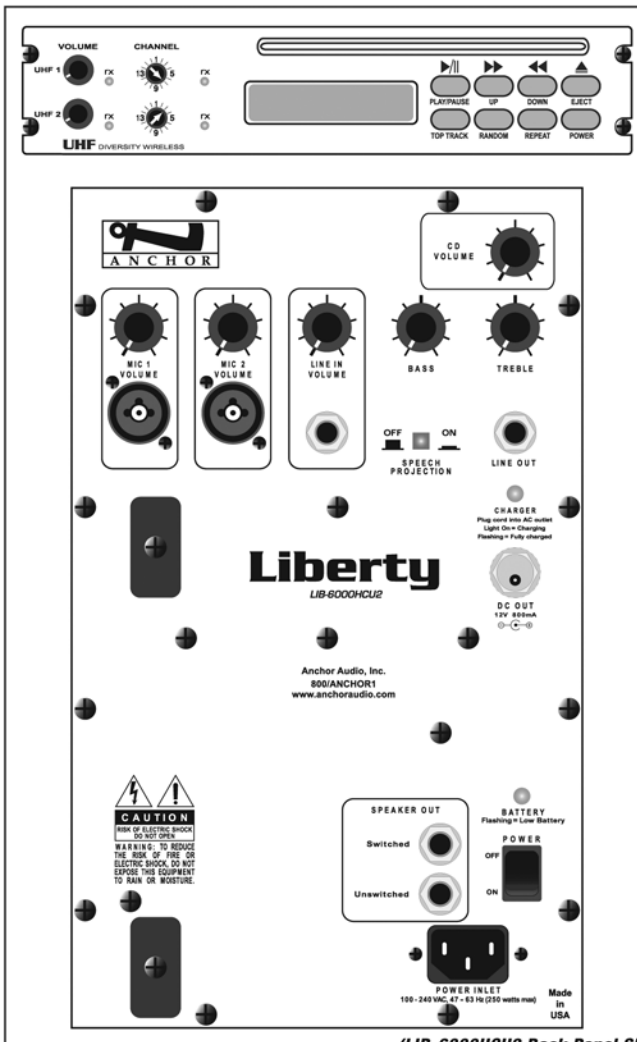

LIBERTY

DUAL-FUNCTION SOUND SYSTEM

MADE IN THE USA!

Reach crowds of 2,000+
117 dB of clear sound

Features heavy-duty,
lead-acid batteries
& built-in charger

Two universal mic input jacks

Speech projection mode
provides crystal-clear
voice projection

Clear and powerful sound,
thanks to an 8-inch weather
resistant woofer and
constant-directivity titanium
dome compression driver in
tuned enclosure

(LIB-6000HCU2 Back Panel Shown)

6-YEAR WARRANTY!

Now featuring 16 channel
UHF diversity wireless by
Anchor Audio

True AC/DC
110/220 power supply

Runs 10+ hours on a charge

New improved CD player
w/ rugged mechanism, blue
back-lit display &
bar graph level display

Up to 2 wireless receivers
with built-in CD player

Tough UV treated
fade resistant case

Remarkably durable
injection-molded case

Improved "limiter" circuitry
reduces distortion &
increases intelligibility

Integrated circuit amplifier
w/ short circuit & thermal
overload protection

External speaker output
powers optional Liberty
companion speaker

Daisy-chain ready: Connect
powered Liberty's together
for expanded coverage

UHF WIRELESS

WH-6000
Handheld wireless microphone/
transmitter

WB-6000
Wireless body-pack transmitter

Microphone options include:
Over-the-Ear / EM-60,
Lapel / LM-60, Collar / CM-60
& Headband / HBM-60

ACCESSORIES

LIB-6001
Unpowered companion speaker

FL-4500
Admiral lectern

MIC-90
Professional dynamic, cardioid
pattern handheld mic

SS-550
Heavy-duty speaker stand

NL-6000
Storage cover

HC-1650L/X
Custom traveling hard case

SC-50
50' speaker cable for LIB-6001

MODELS

LIB-6000H
Battery powered sound system
w/ built-in charger & heavy-duty
batteries installed

LIB-6000HC
W/ heavy-duty batteries &
CD player installed

LIB-6000HU1
W/ heavy-duty batteries &
1 wireless receiver installed

LIB-6000HU2
W/ heavy-duty batteries &
2 wireless receivers installed

LIB-6000HCU1
W/ heavy-duty batteries,
CD player & 1 wireless
receiver installed

LIB-6000HCU2
W/ heavy-duty batteries,
CD player & 2 wireless
receivers installed

SPECIFICATIONS

LIB-6000H	
Rated power output:	50 watts
Max SPL @ rated power	117 dB
Projection mode:	107 dB
Music mode:	12 volt rechargeable, 9.0 AH
Heavy Duty Battery (two):	Frequency response
Frequency response	Music mode: 60 Hz - 15 kHz ± 3 dB
Music mode:	Projection mode: +10 dB from 1.5k - 12 kHz
Projection mode:	Sensitivity for rated output
Sensitivity for rated output	Lo-Z Microphone: -52 dBV (2.5 mVrms)
Lo-Z Microphone:	Hi-Z Microphone: -43 dBV (7.5 mVrms)
Hi-Z Microphone:	Line: -14 dBV (200 mVrms)
Line:	Inputs
Inputs	Lo-Z Microphone: balanced, phantom powered, XLR
Lo-Z Microphone:	unbalanced, 1/4"-phone
Hi-Z Microphone:	Hi-Z, unbalanced, 1/4"-phone
Line:	buffered, 600Ω, 1/4"-phone
Line output (post fader):	AC power requirements: 90 - 264Vac, 50/60 Hz, 50W Max
AC power requirements:	Dimensions (HWD): 22.5 x 13 x 10", 57 x 33 x 26 cm
Dimensions (HWD):	Weight: 44 pounds, 20 Kg.
Weight:	

Specifications subject to change without notice.